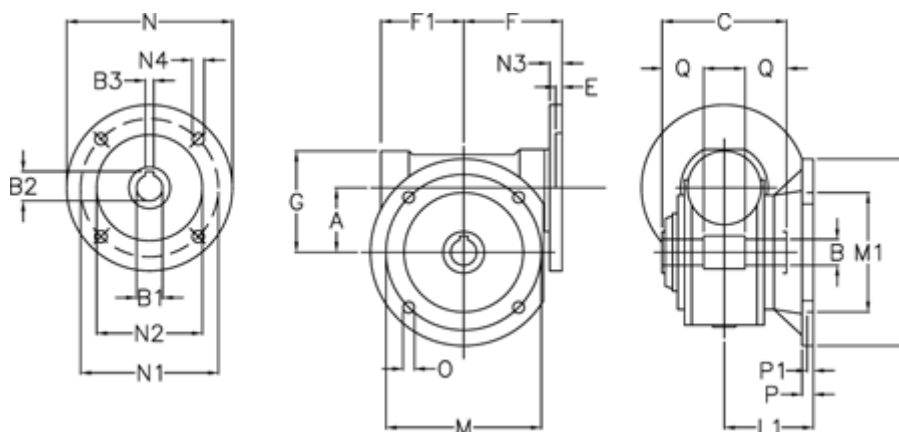

Data Sheet

Article number: 390218506055010

Description: Worm gear
VF 185-FC2-60-132B5, without lubrication

Measures

A	= 185.4	F1	= 205	N2	= 230
B	= 60 H7	G	= 267	N3	= 16
B1	E7 = 38	L	= 400	N4	= 13
B2	= 41.3	L1	= 155.5	O	= 22
B3	H9 = 10	M	= 350	P	= 22
C	= 190	M1	= 280	P1	= 13
E	= 4	N	= 300	Q	= 65
F	= 217	N1	= 265		